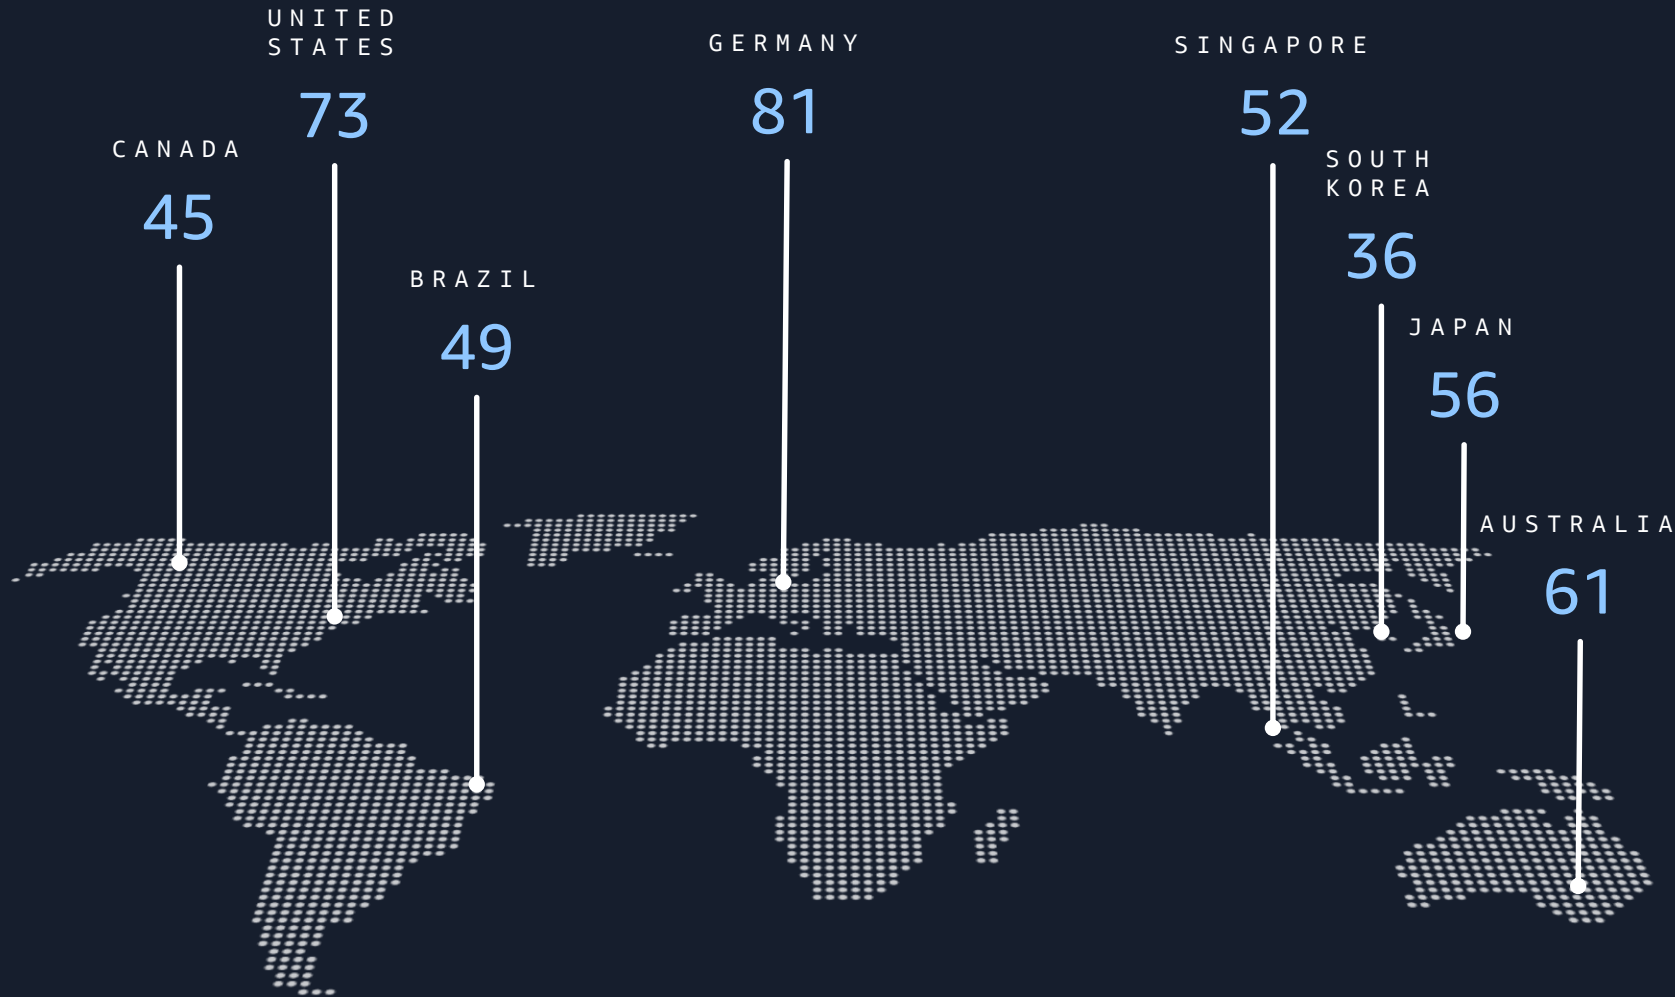

SAP BTP services on AWS Global footprint

More regions

AWS runs SAP BTP services in more regions than any other cloud provider, giving you the services you need where you need them.

And AWS is the only cloud provider running SAP BTP services in Canada and South America.