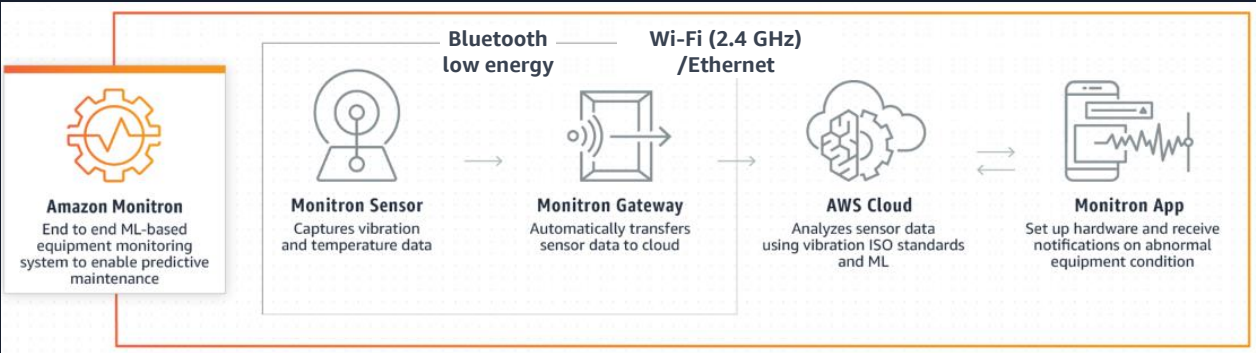

Amazon Monitron

OUT-OF-THE-BOX SYSTEM TO ENABLE PREDICTIVE MAINTENANCE

Monitoring

Machinery