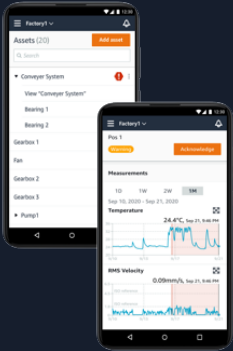

Amazon Monitron

OUT-OF-THE-BOX SYSTEM TO ENABLE PREDICTIVE MAINTENANCE

Monitoring