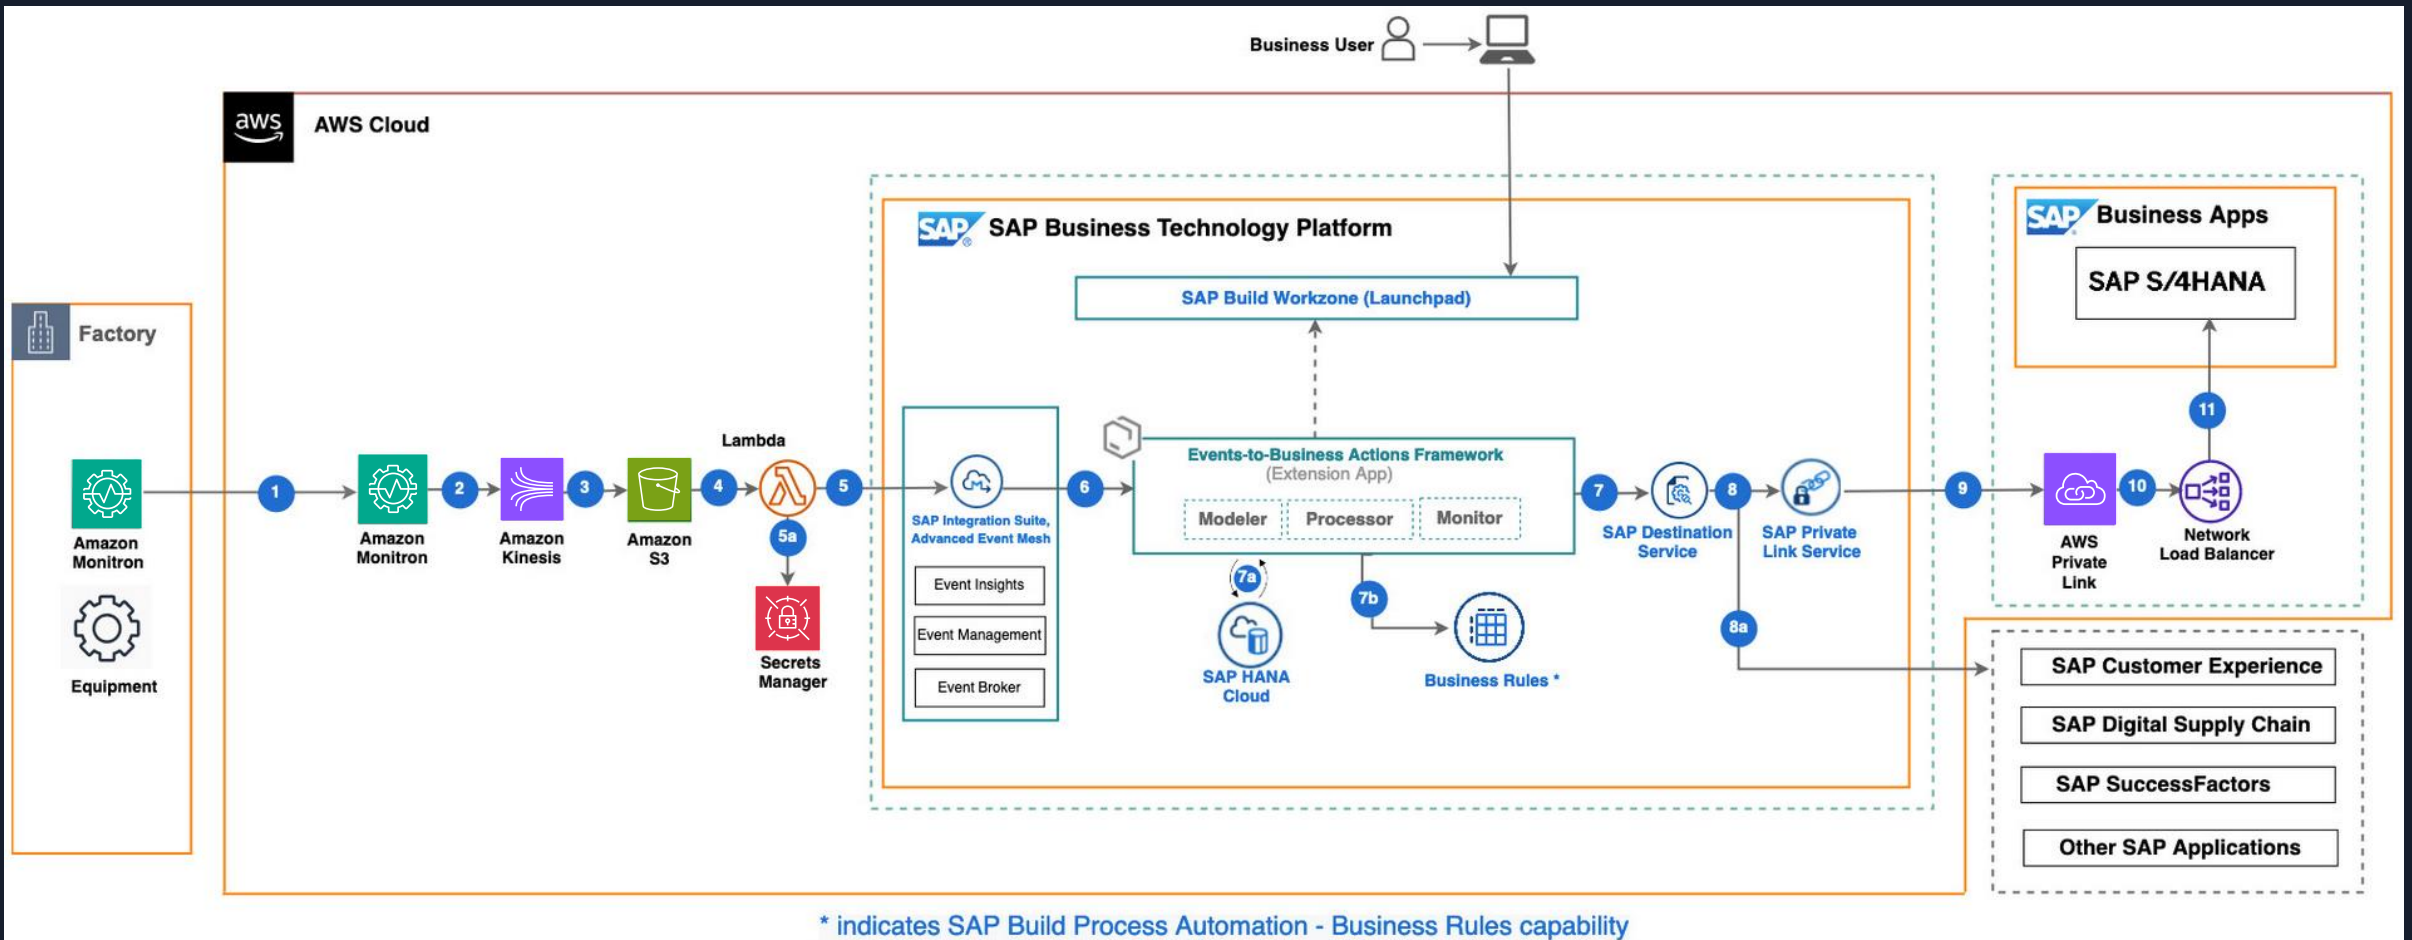

Oil platform crude separation

Lost revenue, work-in-progress losses, safety risks, and environmental concerns can all result from unplanned downtime.

Amazon Monitron

OUT-OF-THE-BOX SYSTEM TO ENABLE PREDICTIVE MAINTENANCE

Monitoring

Machinery

Pumps

Fans

Gearboxes

Bearings

Compressors

Motors

Predictive maintenance with Amazon Monitron and SAP BTP

Unlock new insights with data and analytics

Customers unlocking the value of SAP data

apollo
TYRES

Moved 80%+ data and compute to cloud, establishing **>1PB data lake**. Realized **30% improvement in SAP order generation** speed and a **15% productivity gain** via IoT machine optimization.