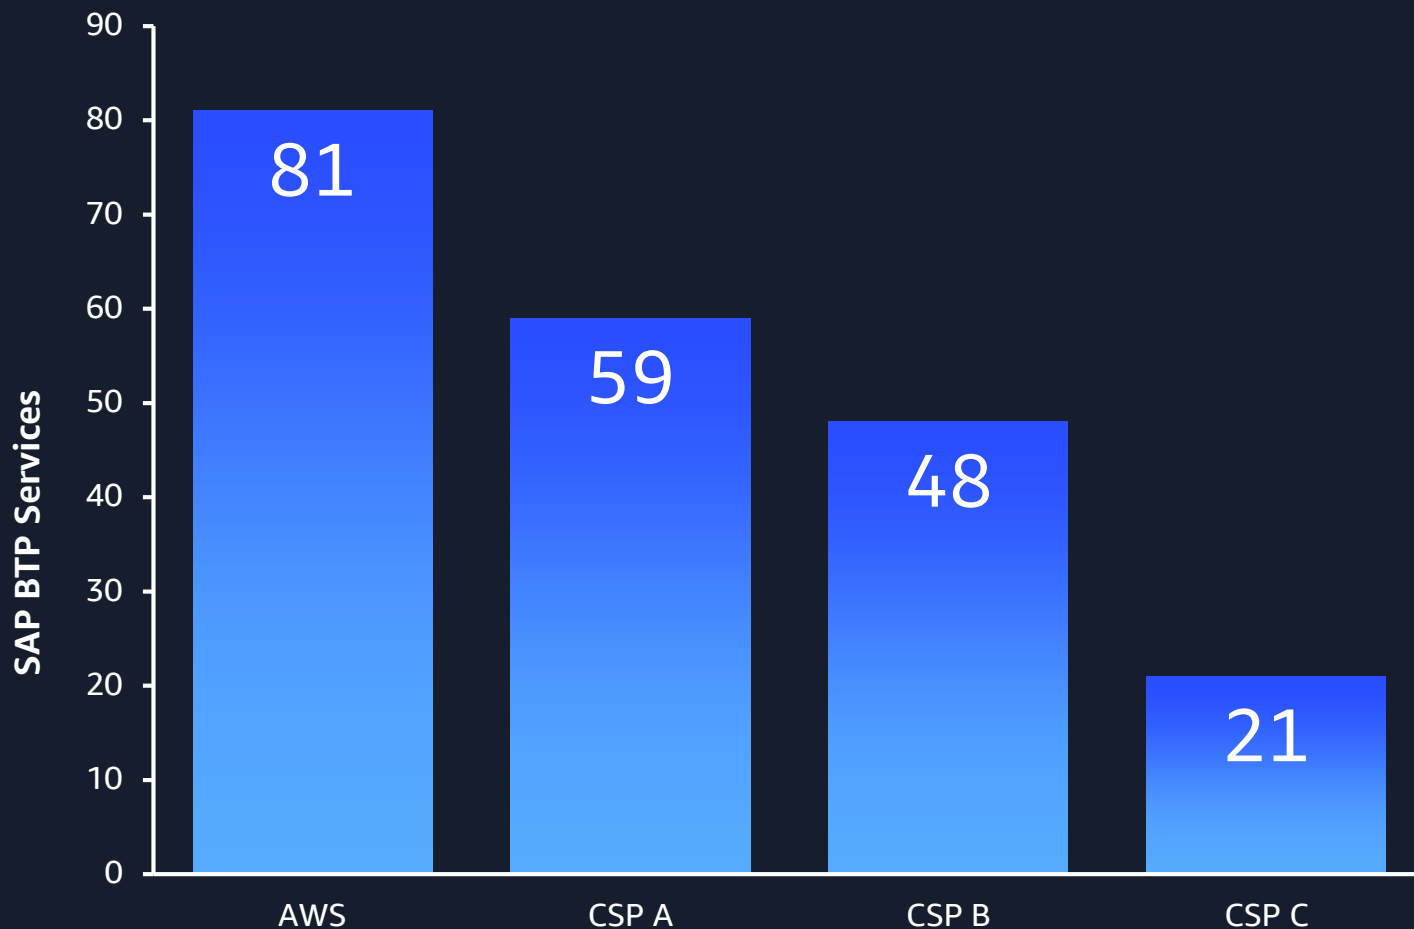

More SAP BTP services run on AWS¹

More services

AWS runs more SAP BTP services than any other cloud provider, bringing the performance, reliability, and you expect from AWS—including secure connections with SAP Privatelink.

37% More than the closest provider¹

1. Amongst public cloud service providers, as of February 2024: <https://discovery-center.cloud.sap/viewServices>