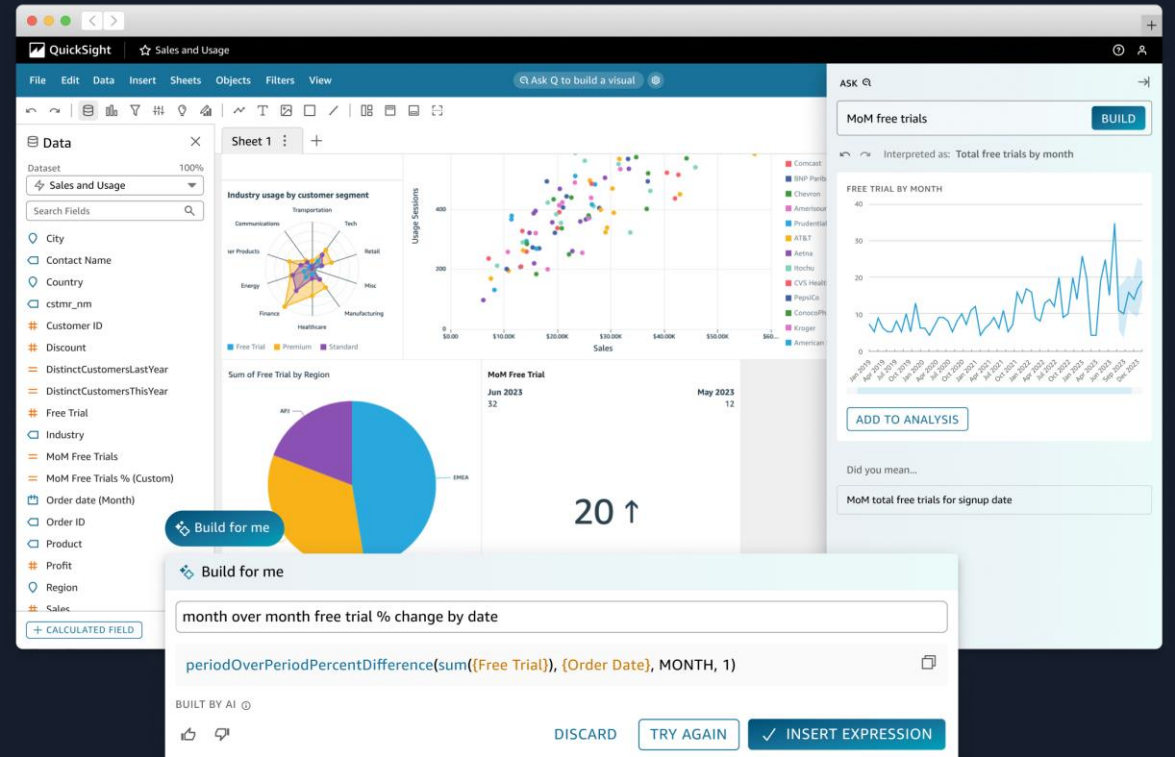

Amazon Q in QuickSight (Preview)

YOUR GENERATIVE BI ASSISTANT THAT MAKES IT EASY TO BUILD AND CONSUME INSIGHTS

- Enables business analysts/users' to quickly build and refine compelling visuals, summarize insights, and answer data questions.
- Accelerate analysis by easily creating calculations without looking up or learning specific syntax
- Interpret and share insights with visually compelling narratives with simple UI-based workflows