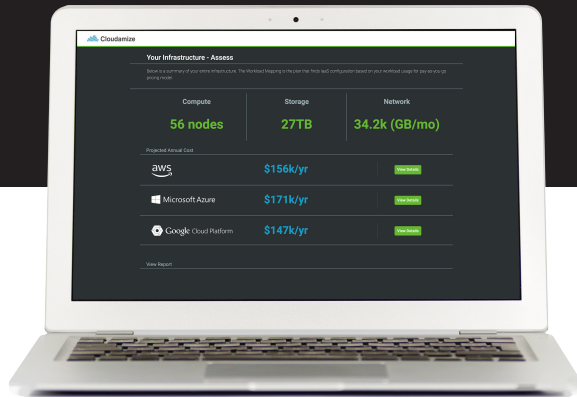

Manage Your Cloud with Confidence and Predictability

A unified platform that provides peace of mind, governance, automation, efficiency and control of your cloud environment

The ClouDamize Platform supports the entire cloud journey - from initial cloud assessment and migration through ongoing optimization and management of your cloud environment(s).